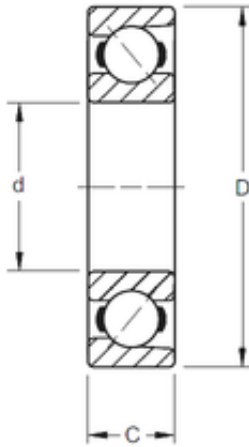

GARLOCK BEARINGS LTD

20 mm x 47 mm x 14 mm TIMKEN 7204W Angular Contact Ball Bearings

Bearing No. 7204W

Size	20x47x14 mm
Bore Diameter	20 mm
Outer Diameter	47 mm
Width	14 mm
d	20 mm
D	47 mm
B	14 mm
C	14 mm
Angle (°)	20 °
Weight	0,104 Kg
Basic dynamic load rating (C)	16,8 kN

7204W Bearing 2D drawings and 3D CAD models